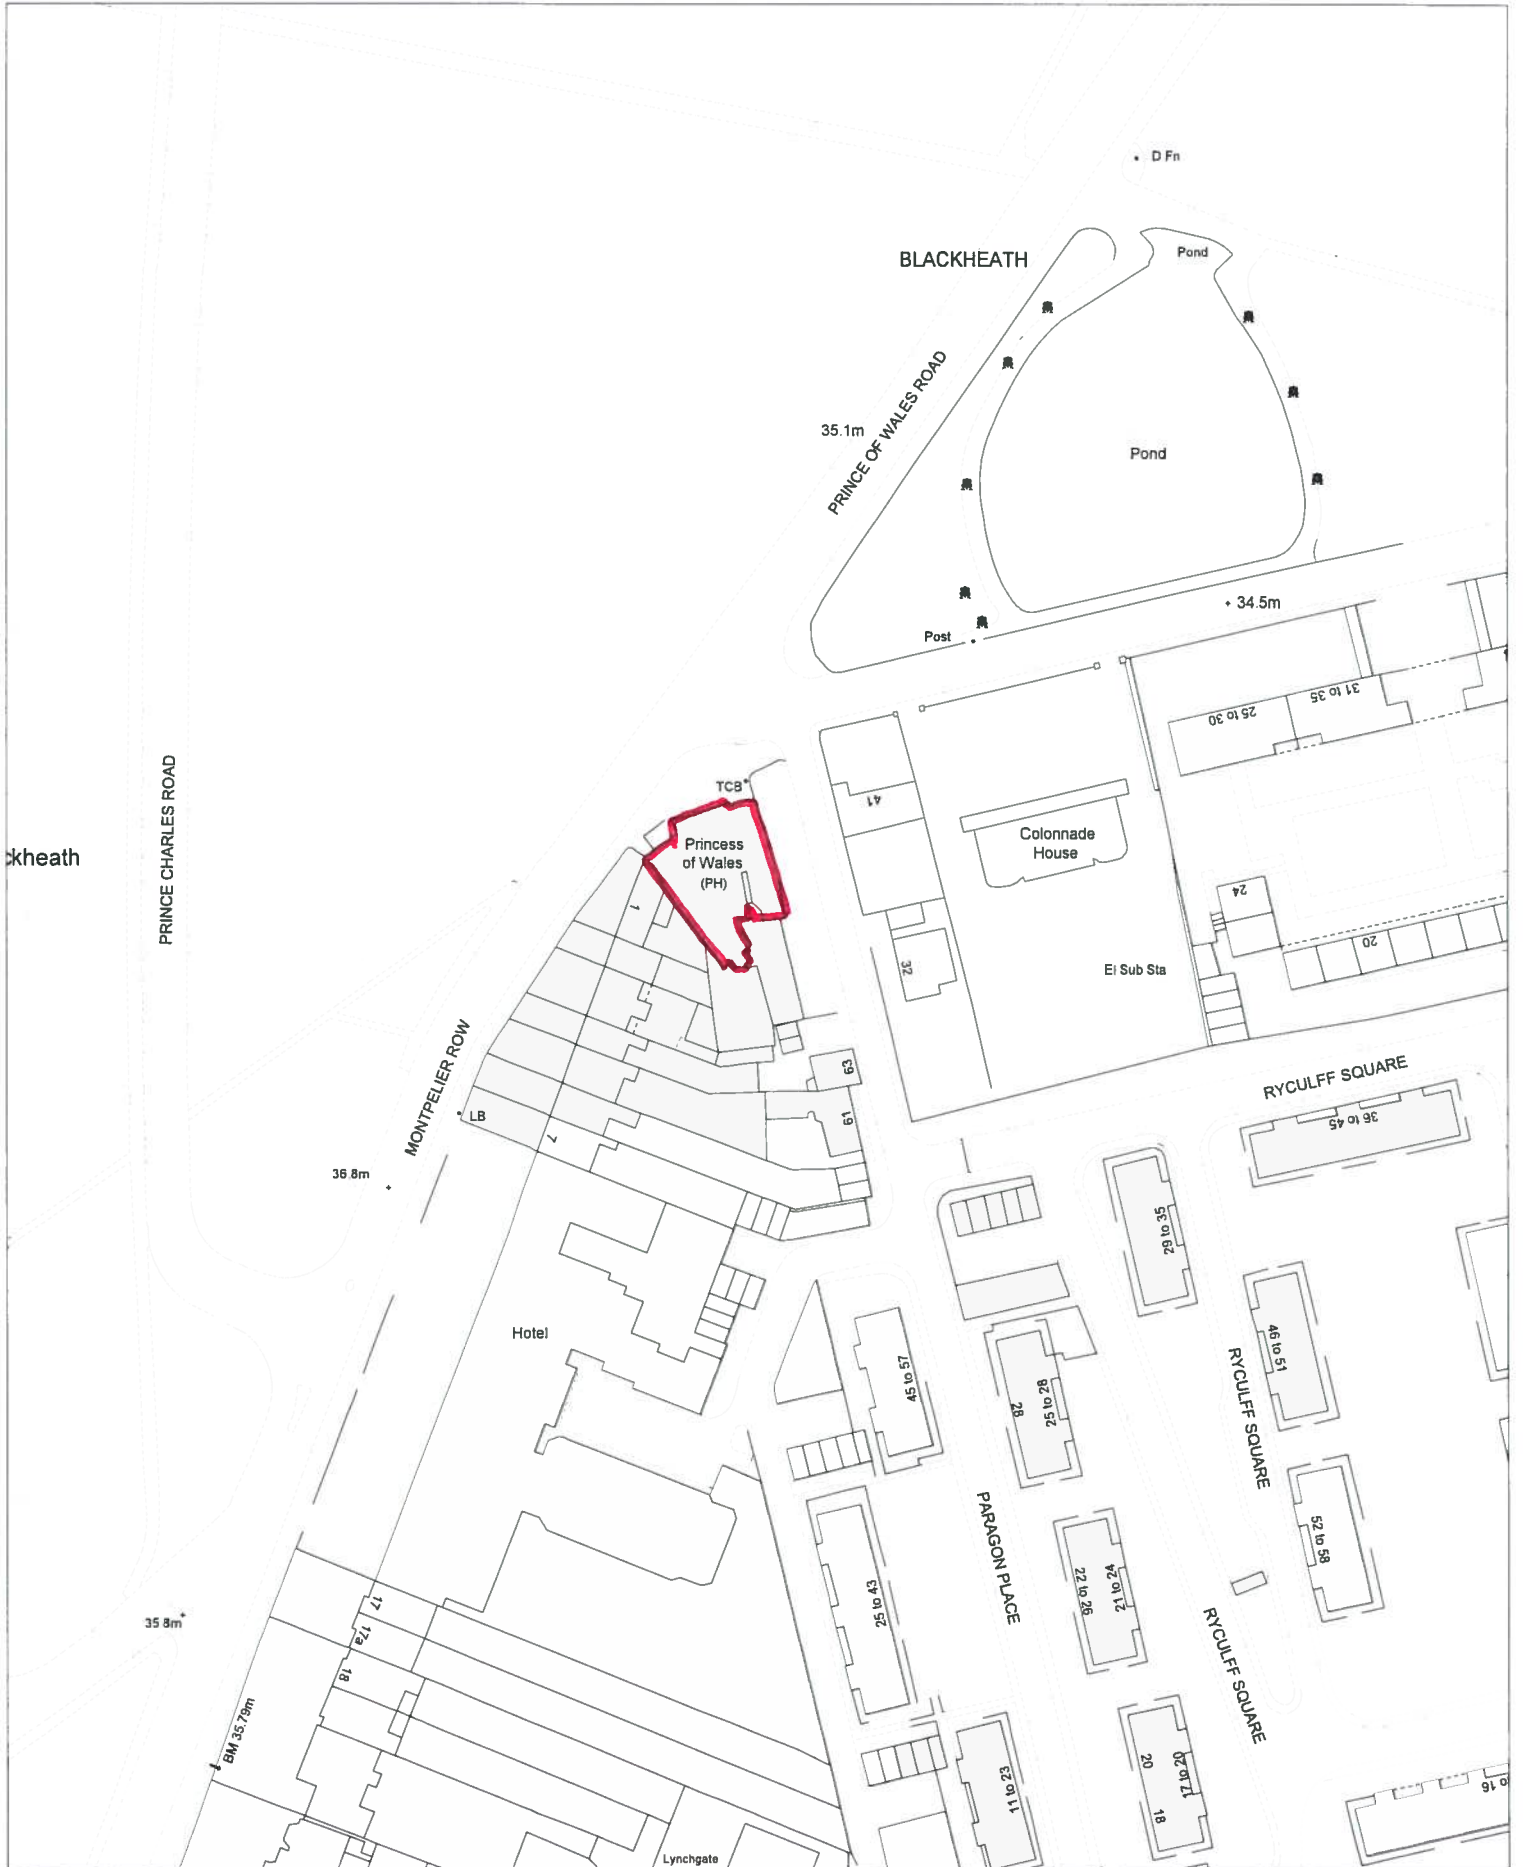

# Princess of Wales, 1A Montpelier Row, SE3

Date: 23/05/16

Scale: 1250

Base on the  
Ordnance Survey map  
Licence no: 100017710  
London, SE6 4RU